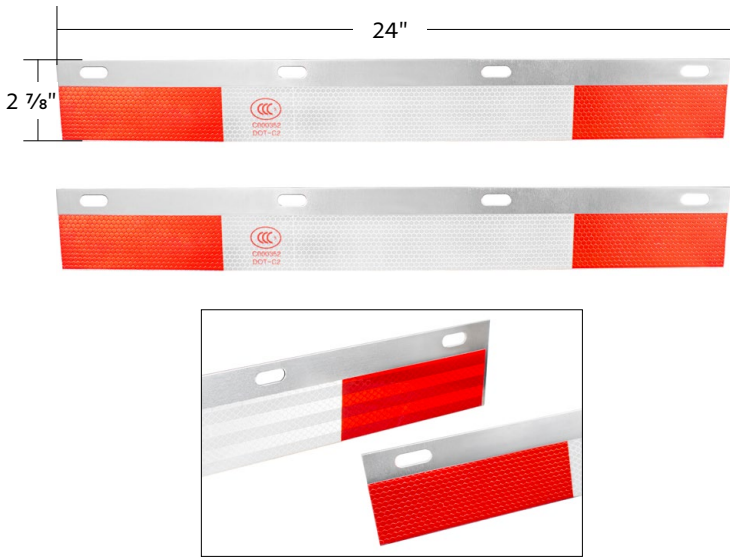

36076	Red LED/Red Lens	Stop, Turn, Tail	1 Pc. / Card
36077	Amber LED/Amber Lens	Turn Signal	1 Pc. / Card

17" 27 LED Low Profile Light Bar (Stop, Turn & Tail) With Back-Up Light

Stop, Turn & Tail

- Quality injection molded polycarbonate lens
- Low profile design with 1/2" thick
- Bright stop, turn & tail function with 11 dual function red SMD LEDs
- Super bright back-up light function with 16 white SMD LEDs
- Easy wiring with 4 wire leads
- Mounting holes, 16-1/8" center to center spacing
- Wiring color code: White=ground (-), Black=S/T/T low (+), Red=S/T/T high (+), Yellow=back-up (+)
- DOT/SAE, FMVSS 10

36070	Red & White LED	Red & Clear Lens	1 Pc. / Card
36071	Red & White LED	Clear Lens	1 Pc. / Card

DOT & SAE 27LEDs

18" Vibrant Color 4 Spoke Steering Wheel - Candy Apple Green

18" 4 Spoke Steering Wheel

- Premium automotive paint in vibrant candy colors, bold effects and dazzling color
- High quality steel with chrome plating
- Steering wheel only, commercial 3-bolt hub and horn button/bezel assembly available separately
- Mix and match with U.P. designer horn bezels, gearshift knobs, shifter shaft extensions and air valve knobs, available separately

88014	Candy Apple Green	1 Pc. / Cbox
--------------	-------------------	--------------

Aluminum Straight Conspicuity Reflector Top Flap Plate (Pair)

Straight Conspicuity

- Made of quality 1/16" thick aluminum
- 24" length straight top plates
- High visibility conspicuity reflector for safety in low light environments
- Sold in pairs