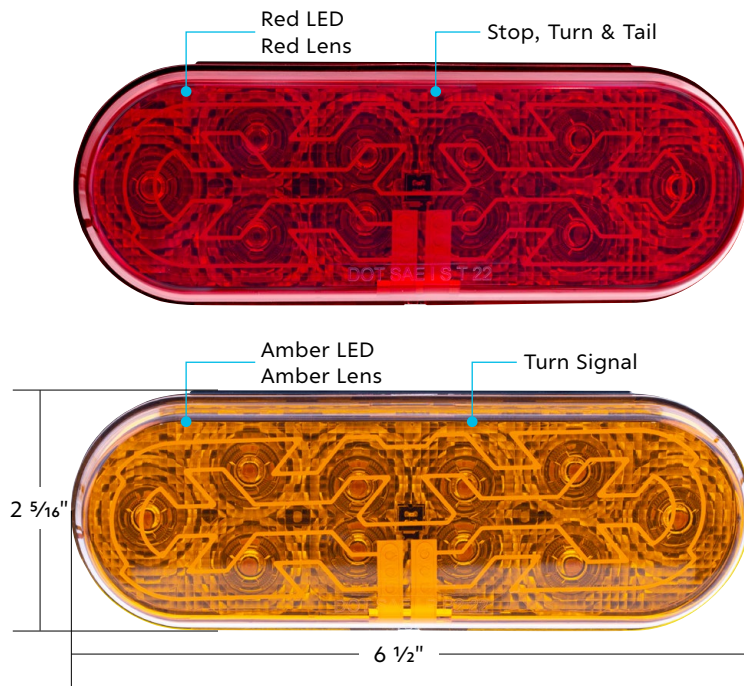

6" Oval Light with Heated Lens

10 LED 6" Oval Light With Heated Lens

Universal Fit

- Quality injection molded polycarbonate lens
- Polycarbonate lens sonically sealed to housing to prevent moisture intrusion
- Special heated lens design, increase safety in cold weather environments
- Super bright dual functions SMD type LEDs with energy efficient 12V DC electronic
- Rear plastic housing with 3 stripped end wire leads
- Recommend mounting with standard 6" oval rubber grommet, item #31506 (not included)
- Features an automatic heating system that de-ices the light according to ambient temperature
- Single indicator LED light to show when heating function is activated
- DOT & SAE, FMVSS 108

36076	Red LED/Red Lens	Stop, Turn, Tail	1 Pc. / Card
36077	Amber LED/Amber Lens	Turn Signal	1 Pc. / Card

17" 27 LED Low Profile Light Bar (Stop, Turn & Tail) With Back-Up Light

Stop, Turn & Tail

- Quality injection molded polycarbonate lens
- Low profile design with 1/2" thick
- Bright stop, turn & tail function with 11 dual function red SMD LEDs
- Super bright back-up light function with 16 white SMD LEDs
- Easy wiring with 4 wire leads
- Mounting holes, 16-1/8" center to center spacing
- Wiring color code: White=ground (-), Black=S/T/T low (+), Red=S/T/T high (+), Yellow=back-up (+)
- DOT/SAE, FMVSS 10

36070	Red & White LED	Red & Clear Lens	1 Pc. / Card
36071	Red & White LED	Clear Lens	1 Pc. / Card

DOT & SAE 27LEDs

18" Vibrant Color 4 Spoke Steering Wheel - Candy Apple Green

18" 4 Spoke Steering Wheel

- Premium automotive paint in vibrant candy colors, bold effects and dazzling color
- High quality steel with chrome plating
- Steering wheel only, commercial 3-bolt hub and horn button/bezel assembly available separately
- Mix and match with U.P. designer horn bezels, gearshift knobs, shifter shaft extensions and air valve knobs, available separately