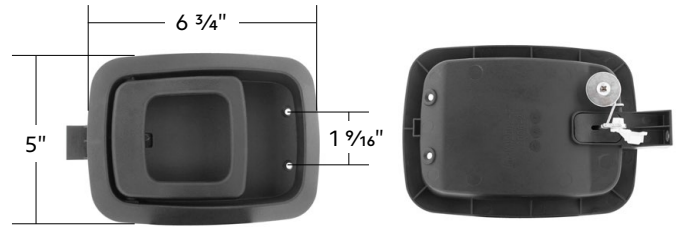

Exterior Door Handle (Bulk)

Peterbilt 579 (2013-2021) & 567 (2015-2019)

- Beautiful high quality chrome plated injection molded plastic
- Original style design for easy replacement
- Key lock cylinder opening, 11/16" diameter (Cylinder not included)
- Black foam pad included

42616B	Driver	1 Pc. / Box
42617B	Passenger	1 Pc. / Box

Black Plastic Interior Daylight Door Handle (Bulk)

Kenworth W900/T800/T600/T300/C500 (2002-2006)

- Original style design for easy replacement
- Latch rod retaining clip included

42603B	Black Plastic	1 Pc. / Box

NEW
COLOR BOX DESIGN

8-1/2" Round Stainless Steel Full Dome Convex Mirror

Convex Mirror

- 8-1/2" round mirror head with stainless steel housing
- Helps improve visibility and reduce accidents
- Center swivel ball type mounting stud w/ matching fasteners

60013	8-1/2" SS Full Dome Convex Mirror	1 Pc. / Cbox

Steel Upper Door Hinge (Bulk)

Isuzu NPR/NHR/NKR (1985-1993)

- Heavy duty spring loaded door hinge
- Original style for straight forward installation
- Sold individually, replaces upper door hinge on either driver or passenger side

42601B	Steel Upper Door Hinge	1 Pc. / Box

NEW
COLOR BOX DESIGN

8-1/2" Stainless Steel 150R Convex Mirror

Convex Mirror

- 430 grade stainless steel housing
- 150R contour radius convex mirror glass
- Helps to improve visibility and reduce accidents
- Universal application, left or right hand installation
- Replacement mirror for United Pacific pod mount mirror, item #60038

60009	8-1/2" SS 150R Convex Mirror	1 Pc. / Cbox