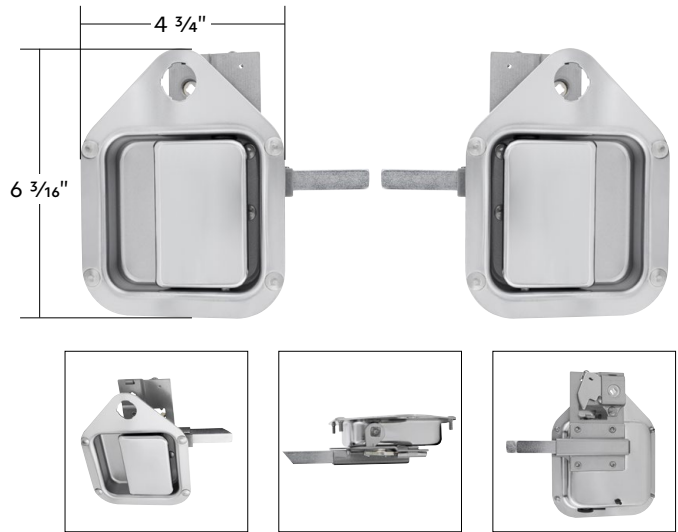

70887B Thread-On Gearshift Knob 1 Pc. / Each

1/2"-13 Thread-On Shift Knob Mounting Adapter For Eaton Fuller Style 13/15/18 Shifter - Chrome (Bulk)

Eaton Fuller Style

- Beautiful chrome plated finish w/ triple chrome plating process
- Quality die-cast zinc thread-on type adapter with high quality chrome plating
- Fits United Pacific shift knobs or handles w/ 1/2"-13 female thread
- Removable thread locking sealant included
- Not compatible w/ models equipped w/ D-shape shift knobs

70589B Thread-On Gearshift Knob 1 Pc. / Each

Exterior Sleeper Storage Door Handle Short Striker - Passenger (Bulk)

Kenworth W900/T800 (2004-2015)

- Heavy duty steel construction w/ chrome plated handle
- Feature 3/4" short striker post
- #10-24 carriage bolts included
- Key lock cylinder opening, 13/16" diameter (cylinder not included)
- Also fits T660 (2008-2015), T600 (2004-2007)

42609B Passenger	1 Pc. / Box
-------------------------	-------------

Exterior Sleeper Storage Door Handle Long Striker (Bulk)

Kenworth W900/T800 (2004-2015)

- Heavy duty steel construction w/ chrome plated handle
- Feature 1-3/4" long striker post
- #10-24 carriage bolts included
- Key lock cylinder opening, 13/16" diameter (cylinder not included)
- Also fits T660 (2008-2015), T600 (2004-2007)