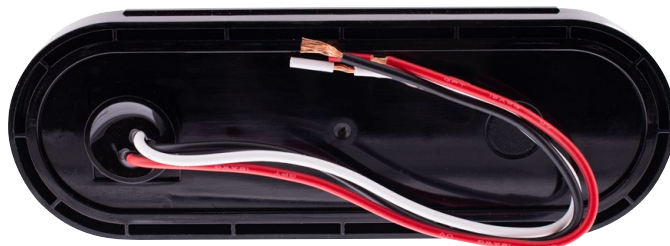

6" Oval Light with Heated Lens

10 LED 6" Oval Light With Heated Lens

Universal Fit

- Quality injection molded polycarbonate lens
- Polycarbonate lens sonically sealed to housing to prevent moisture intrusion
- Special heated lens design, increase safety in cold weather environments
- Super bright dual functions SMD type LEDs with energy efficient 12V DC electronic
- Rear plastic housing with 3 stripped end wire leads
- Recommend mounting with standard 6" oval rubber grommet, item #31506 (not included)
- Features an automatic heating system that de-ices the light according to ambient temperature
- Single indicator LED light to show when heating function is activated
- DOT & SAE, FMVSS 108

36076	Red LED/Red Lens	Stop, Turn, Tail	1 Pc. / Card
36077	Amber LED/Amber Lens	Turn Signal	1 Pc. / Card

17" 27 LED Low Profile Light Bar (Stop, Turn & Tail) With Back-Up Light

Stop, Turn & Tail

- Quality injection molded polycarbonate lens
- Low profile design with 1/2" thick
- Bright stop, turn & tail function with 11 dual function red SMD LEDs
- Super bright back-up light function with 16 white SMD LEDs
- Easy wiring with 4 wire leads
- Mounting holes, 16-1/8" center to center spacing
- Wiring color code: White=ground (-), Black=S/T/T low (+), Red=S/T/T high (+), Yellow=back-up (+)
- DOT/SAE, FMVSS 10

36070	Red & White LED	Red & Clear Lens	1 Pc. / Card
36071	Red & White LED	Clear Lens	1 Pc. / Card

DOT & SAE 27LEDs

18" Vibrant Color 4 Spoke Steering Wheel - Candy Apple Green

18" 4 Spoke Steering Wheel

- Premium automotive paint in vibrant candy colors, bold effects and dazzling color
- High quality steel with chrome plating
- Steering wheel only, commercial 3-bolt hub and horn button/bezel assembly available separately
- Mix and match with U.P. designer horn bezels, gearshift knobs, shifter shaft extensions and air valve knobs, available separately