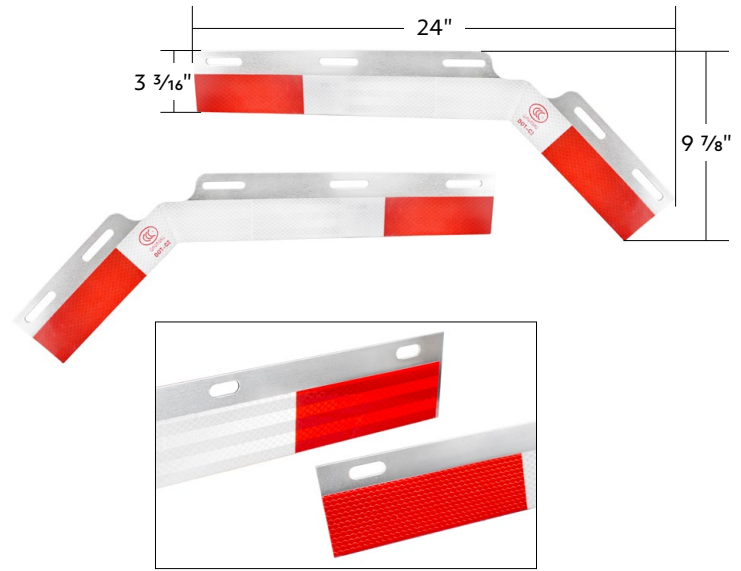

36076	Red LED/Red Lens	Stop, Turn, Tail	1 Pc. / Card
36077	Amber LED/Amber Lens	Turn Signal	1 Pc. / Card

17" 27 LED Low Profile Light Bar (Stop, Turn & Tail) With Back-Up Light

Stop, Turn & Tail

- Quality injection molded polycarbonate lens
- Low profile design with 1/2" thick
- Bright stop, turn & tail function with 11 dual function red SMD LEDs
- Super bright back-up light function with 16 white SMD LEDs
- Easy wiring with 4 wire leads
- Mounting holes, 16-1/8" center to center spacing
- Wiring color code: White=ground (-), Black=S/T/T low (+), Red=S/T/T high (+), Yellow=back-up (+)
- DOT/SAE, FMVSS 10

36070	Red & White LED	Red & Clear Lens	1 Pc. / Card
36071	Red & White LED	Clear Lens	1 Pc. / Card

DOT & SAE 27LEDs

18" Vibrant Color 4 Spoke Steering Wheel - Candy Apple Green

18" 4 Spoke Steering Wheel

- Premium automotive paint in vibrant candy colors, bold effects and dazzling color
- High quality steel with chrome plating
- Steering wheel only, commercial 3-bolt hub and horn button/bezel assembly available separately
- Mix and match with U.P. designer horn bezels, gearshift knobs, shifter shaft extensions and air valve knobs, available separately

88014	Candy Apple Green	1 Pc. / Cbox
--------------	-------------------	--------------

Aluminum Straight Conspicuity Reflector Top Flap Plate (Pair)

Straight Conspicuity

- Made of quality 1/16" thick aluminum
- 24" length straight top plates
- High visibility conspicuity reflector for safety in low light environments
- Sold in pairs

10521 Conspicuity Reflector Top Flap Plate 1 Pc. / Card

Aluminum 45 Degree Angled Conspicuity Reflector Top Flap Plate (Pair)

45 Degree Angled

- Made of quality 1/16" thick aluminum
- 24" length 45 degree top plate
- High visibility conspicuity reflector for safety in low light environment
- Sold in pairs