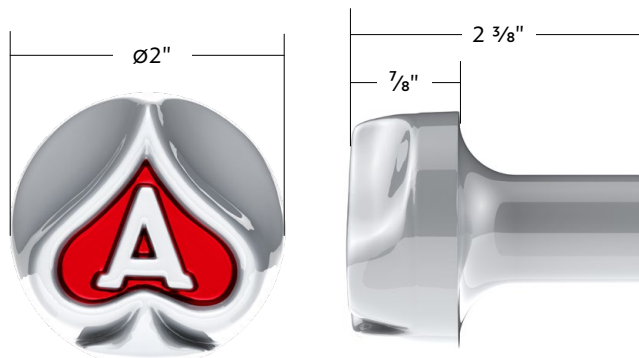

88014	Candy Apple Green	1 Pc. / Cbox
--------------	-------------------	--------------

Aluminum Straight Conspicuity Reflector Top Flap Plate (Pair)

Straight Conspicuity

- Made of quality 1/16" thick aluminum
- 24" length straight top plates
- High visibility conspicuity reflector for safety in low light environments
- Sold in pairs

10521 Conspicuity Reflector Top Flap Plate 1 Pc. / Card

Aluminum 45 Degree Angled Conspicuity Reflector Top Flap Plate (Pair)

45 Degree Angled

- Made of quality 1/16" thick aluminum
- 24" length 45 degree top plate
- High visibility conspicuity reflector for safety in low light environment
- Sold in pairs

10522 Angled Reflector Top Flap Plate 1 Pc. / Card

Ace Of Spades Air Valve Knob

Air Valve Knob

- Heavy duty zinc die cast, ensures strength and durability
- Easy to install with standard air valve threads
- Premium automotive paint in vibrant candy colors, bold effects and dazzling color