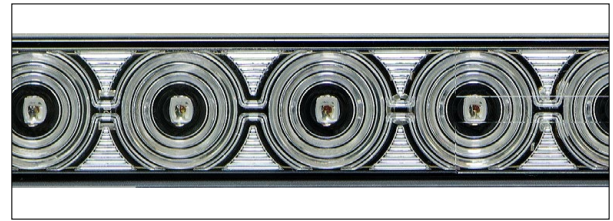

6" Oval Light with Heated Lens

10 LED 6" Oval Light With Heated Lens

Universal Fit

- Quality injection molded polycarbonate lens
- Polycarbonate lens sonically sealed to housing to prevent moisture intrusion
- Special heated lens design, increase safety in cold weather environments
- Super bright dual functions SMD type LEDs with energy efficient 12V DC electronic
- Rear plastic housing with 3 stripped end wire leads
- Recommend mounting with standard 6" oval rubber grommet, item #31506 (not included)
- Features an automatic heating system that de-ices the light according to ambient temperature
- Single indicator LED light to show when heating function is activated
- DOT & SAE, FMVSS 108

36076	Red LED/Red Lens	Stop, Turn, Tail	1 Pc. / Card
36077	Amber LED/Amber Lens	Turn Signal	1 Pc. / Card

17" 27 LED Low Profile Light Bar (Stop, Turn & Tail) With Back-Up Light

Stop, Turn & Tail

- Quality injection molded polycarbonate lens
- Low profile design with 1/2" thick
- Bright stop, turn & tail function with 11 dual function red SMD LEDs
- Super bright back-up light function with 16 white SMD LEDs
- Easy wiring with 4 wire leads
- Mounting holes, 16-1/8" center to center spacing
- Wiring color code: White=ground (-), Black=S/T/T low (+), Red=S/T/T high (+), Yellow=back-up (+)
- DOT/SAE, FMVSS 10

36070	Red & White LED	Red & Clear Lens	1 Pc. / Card
36071	Red & White LED	Clear Lens	1 Pc. / Card

DOT & SAE 27LEDs

18" Vibrant Color 4 Spoke Steering Wheel - Candy Apple Green

18" 4 Spoke Steering Wheel

- Premium automotive paint in vibrant candy colors, bold effects and dazzling color
- High quality steel with chrome plating
- Steering wheel only, commercial 3-bolt hub and horn button/bezel assembly available separately
- Mix and match with U.P. designer horn bezels, gearshift knobs, shifter shaft extensions and air valve knobs, available separately