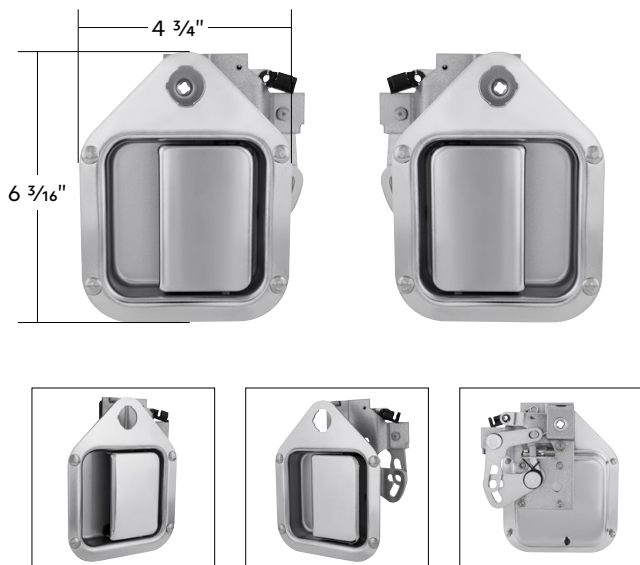

42609B Passenger	1 Pc. / Box
-------------------------	-------------

Exterior Sleeper Storage Door Handle Long Striker (Bulk)

Kenworth W900/T800 (2004-2015)

- Heavy duty steel construction w/ chrome plated handle
- Feature 1-3/4" long striker post
- #10-24 carriage bolts included
- Key lock cylinder opening, 13/16" diameter (cylinder not included)
- Also fits T660 (2008-2015), T600 (2004-2007)

42604B Driver	1 Pc. / Box
42605B Passenger	1 Pc. / Box

Chrome Exterior Handle (Bulk)

Kenworth W900/T800/T600 (1982-2006)

- Heavy duty steel construction w/ chrome plated handle
- #10-24 carriage bolts included
- Key lock cylinder opening, 13/16" diameter (cylinder not included)
- Latch rod retaining clip included