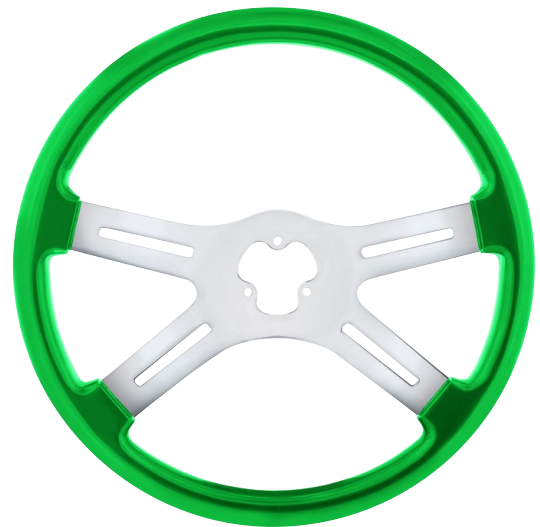

6" Oval Light with Heated Lens

10 LED 6" Oval Light With Heated Lens

Universal Fit

- Quality injection molded polycarbonate lens
- Polycarbonate lens sonically sealed to housing to prevent moisture intrusion
- Special heated lens design, increase safety in cold weather environments
- Super bright dual functions SMD type LEDs with energy efficient 12V DC electronic
- Rear plastic housing with 3 stripped end wire leads
- Recommend mounting with standard 6" oval rubber grommet, item #31506 (not included)
- Features an automatic heating system that de-ices the light according to ambient temperature
- Single indicator LED light to show when heating function is activated
- DOT & SAE, FMVSS 108

36076	Red LED/Red Lens	Stop, Turn, Tail	1 Pc. / Card
36077	Amber LED/Amber Lens	Turn Signal	1 Pc. / Card

17" 27 LED Low Profile Light Bar (Stop, Turn & Tail) With Back-Up Light

Stop, Turn & Tail

- Quality injection molded polycarbonate lens
- Low profile design with 1/2" thick
- Bright stop, turn & tail function with 11 dual function red SMD LEDs
- Super bright back-up light function with 16 white SMD LEDs
- Easy wiring with 4 wire leads
- Mounting holes, 16-1/8" center to center spacing
- Wiring color code: White=ground (-), Black=S/T/T low (+), Red=S/T/T high (+), Yellow=back-up (+)
- DOT/SAE, FMVSS 10

36070	Red & White LED	Red & Clear Lens	1 Pc. / Card
36071	Red & White LED	Clear Lens	1 Pc. / Card

DOT & SAE 27LEDs

18" Vibrant Color 4 Spoke Steering Wheel - Candy Apple Green

18" 4 Spoke Steering Wheel

- Premium automotive paint in vibrant candy colors, bold effects and dazzling color
- High quality steel with chrome plating
- Steering wheel only, commercial 3-bolt hub and horn button/bezel assembly available separately
- Mix and match with U.P. designer horn bezels, gearshift knobs, shifter shaft extensions and air valve knobs, available separately