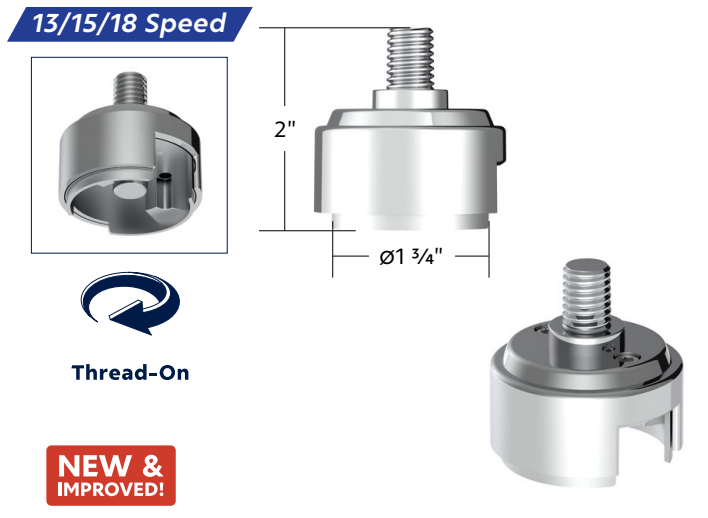

70891 Thread-On Gearshift Knob 1 Pc. / Cbox

Thread-On Dallas Style Gearshift Knob W/ 13/15/18 Speed Adapter - Chrome/Vertical

Dallas Style

- Quality aluminum knob and die-cast zinc adapter with high quality chrome plating
- Includes inner mounting base w/ cover-to-base mounting screw
- Removable thread locking sealant included
- Not compatible w/ models equipped w/ D-shape shift knobs

70624 Thread-On Gearshift Knob 1 Pc. / Cbox

M30X3.5 Thread-On Dallas Style Gearshift Knob - Chrome (Bulk)

Dallas Style

- Beautiful chrome plated finish w/ triple chrome plating process
- High quality, CNC machined aluminum w/ M30X3.5 female threads
- Removable thread locking sealant included
- Designed to work w/ any M30X3.5 male threaded adapters

70887B Thread-On Gearshift Knob 1 Pc. / Each

1/2"-13 Thread-On Shift Knob Mounting Adapter For Eaton Fuller Style 13/15/18 Shifter - Chrome (Bulk)

Eaton Fuller Style

- Beautiful chrome plated finish w/ triple chrome plating process
- Quality die-cast zinc thread-on type adapter with high quality chrome plating
- Fits United Pacific shift knobs or handles w/ 1/2"-13 female thread
- Removable thread locking sealant included
- Not compatible w/ models equipped w/ D-shape shift knobs