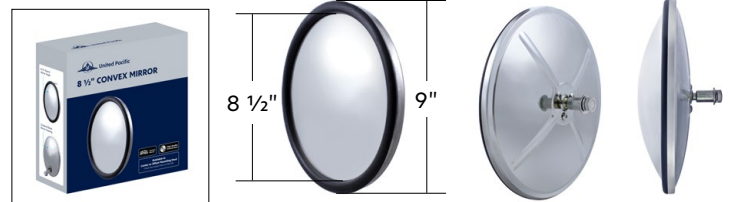

42603B	Black Plastic	1 Pc. / Box
---------------	---------------	-------------

NEW
COLOR BOX DESIGN

8-1/2" Round Stainless Steel Full Dome Convex Mirror

Convex Mirror

- 8-1/2" round mirror head with stainless steel housing
- Helps improve visibility and reduce accidents
- Center swivel ball type mounting stud w/ matching fasteners

60013	8-1/2" SS Full Dome Convex Mirror	1 Pc. / Cbox
--------------	-----------------------------------	--------------

Steel Upper Door Hinge (Bulk)

Isuzu NPR/NHR/NKR (1985-1993)

- Heavy duty spring loaded door hinge
- Original style for straight forward installation
- Sold individually, replaces upper door hinge on either driver or passenger side

42601B	Steel Upper Door Hinge	1 Pc. / Box
---------------	------------------------	-------------

NEW
COLOR BOX DESIGN

8-1/2" Stainless Steel 150R Convex Mirror

Convex Mirror

- 430 grade stainless steel housing
- 150R contour radius convex mirror glass
- Helps to improve visibility and reduce accidents
- Universal application, left or right hand installation
- Replacement mirror for United Pacific pod mount mirror, item #60038