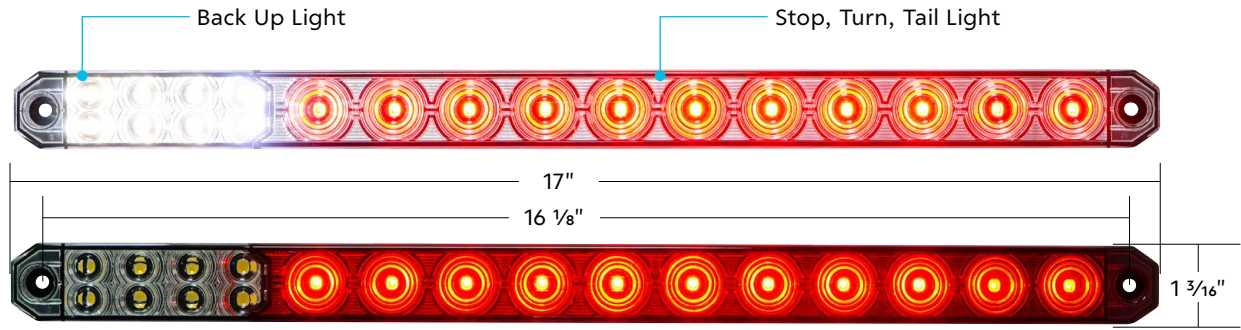

6" Oval Light with Heated Lens

10 LED 6" Oval Light With Heated Lens

Universal Fit

- Quality injection molded polycarbonate lens
- Polycarbonate lens sonically sealed to housing to prevent moisture intrusion
- Special heated lens design, increase safety in cold weather environments
- Super bright dual functions SMD type LEDs with energy efficient 12V DC electronic
- Rear plastic housing with 3 stripped end wire leads
- Recommend mounting with standard 6" oval rubber grommet, item #31506 (not included)
- Features an automatic heating system that de-ices the light according to ambient temperature
- Single indicator LED light to show when heating function is activated
- DOT & SAE, FMVSS 108

36076	Red LED/Red Lens	Stop, Turn, Tail	1 Pc. / Card
36077	Amber LED/Amber Lens	Turn Signal	1 Pc. / Card

17" 27 LED Low Profile Light Bar (Stop, Turn & Tail) With Back-Up Light

Stop, Turn & Tail

- Quality injection molded polycarbonate lens
- Low profile design with 1/2" thick
- Bright stop, turn & tail function with 11 dual function red SMD LEDs
- Super bright back-up light function with 16 white SMD LEDs
- Easy wiring with 4 wire leads
- Mounting holes, 16-1/8" center to center spacing
- Wiring color code: White=ground (-), Black=S/T/T low (+), Red=S/T/T high (+), Yellow=back-up (+)
- DOT/SAE, FMVSS 10

36070	Red & White LED	Red & Clear Lens	1 Pc. / Card
36071	Red & White LED	Clear Lens	1 Pc. / Card

DOT & SAE 27LEDs

18" Vibrant Color 4 Spoke Steering Wheel - Candy Apple Green

18" 4 Spoke Steering Wheel

- Premium automotive paint in vibrant candy colors, bold effects and dazzling color
- High quality steel with chrome plating
- Steering wheel only, commercial 3-bolt hub and horn button/bezel assembly available separately
- Mix and match with U.P. designer horn bezels, gearshift knobs, shifter shaft extensions and air valve knobs, available separately