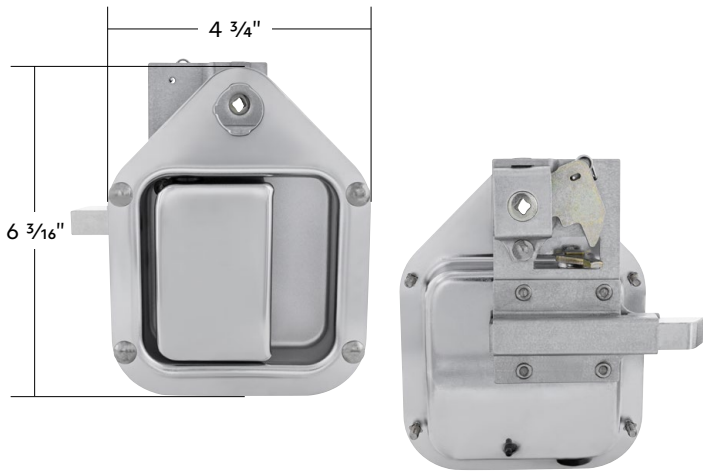

70624 Thread-On Gearshift Knob 1 Pc. / Cbox

M30X3.5 Thread-On Dallas Style Gearshift Knob - Chrome (Bulk)

Dallas Style

- Beautiful chrome plated finish w/ triple chrome plating process
- High quality, CNC machined aluminum w/ M30X3.5 female threads
- Removable thread locking sealant included
- Designed to work w/ any M30X3.5 male threaded adapters

70887B Thread-On Gearshift Knob 1 Pc. / Each

1/2"-13 Thread-On Shift Knob Mounting Adapter For Eaton Fuller Style 13/15/18 Shifter - Chrome (Bulk)

Eaton Fuller Style

- Beautiful chrome plated finish w/ triple chrome plating process
- Quality die-cast zinc thread-on type adapter with high quality chrome plating
- Fits United Pacific shift knobs or handles w/ 1/2"-13 female thread
- Removable thread locking sealant included
- Not compatible w/ models equipped w/ D-shape shift knobs

70589B Thread-On Gearshift Knob 1 Pc. / Each

Exterior Sleeper Storage Door Handle Short Striker - Passenger (Bulk)

Kenworth W900/T800 (2004-2015)

- Heavy duty steel construction w/ chrome plated handle
- Feature 3/4" short striker post
- #10-24 carriage bolts included
- Key lock cylinder opening, 13/16" diameter (cylinder not included)
- Also fits T660 (2008-2015), T600 (2004-2007)