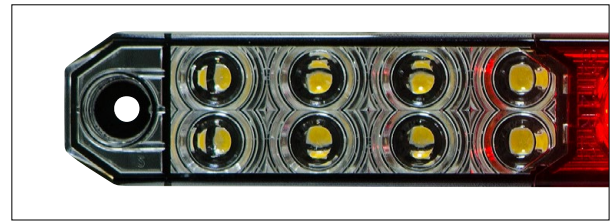

6" Oval Light with Heated Lens

10 LED 6" Oval Light With Heated Lens

Universal Fit

- Quality injection molded polycarbonate lens
- Polycarbonate lens sonically sealed to housing to prevent moisture intrusion
- Special heated lens design, increase safety in cold weather environments
- Super bright dual functions SMD type LEDs with energy efficient 12V DC electronic
- Rear plastic housing with 3 stripped end wire leads
- Recommend mounting with standard 6" oval rubber grommet, item #31506 (not included)
- Features an automatic heating system that de-ices the light according to ambient temperature
- Single indicator LED light to show when heating function is activated
- DOT & SAE, FMVSS 108

36076	Red LED/Red Lens	Stop, Turn, Tail	1 Pc. / Card
36077	Amber LED/Amber Lens	Turn Signal	1 Pc. / Card

17" 27 LED Low Profile Light Bar (Stop, Turn & Tail) With Back-Up Light

Stop, Turn & Tail

- Quality injection molded polycarbonate lens
- Low profile design with 1/2" thick
- Bright stop, turn & tail function with 11 dual function red SMD LEDs
- Super bright back-up light function with 16 white SMD LEDs
- Easy wiring with 4 wire leads
- Mounting holes, 16-1/8" center to center spacing
- Wiring color code: White=ground (-), Black=S/T/T low (+), Red=S/T/T high (+), Yellow=back-up (+)
- DOT/SAE, FMVSS 10

36070	Red & White LED	Red & Clear Lens	1 Pc. / Card
36071	Red & White LED	Clear Lens	1 Pc. / Card

DOT & SAE 27LEDs

18" Vibrant Color 4 Spoke Steering Wheel - Candy Apple Green

18" 4 Spoke Steering Wheel

- Premium automotive paint in vibrant candy colors, bold effects and dazzling color
- High quality steel with chrome plating
- Steering wheel only, commercial 3-bolt hub and horn button/bezel assembly available separately
- Mix and match with U.P. designer horn bezels, gearshift knobs, shifter shaft extensions and air valve knobs, available separately