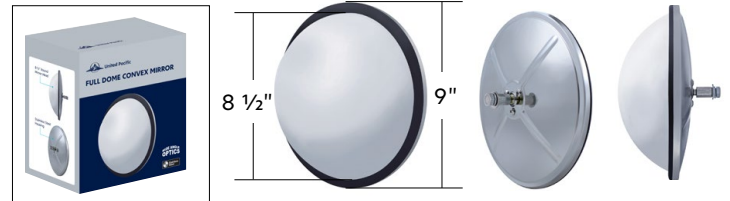

42616B	Driver	1 Pc. / Box
42617B	Passenger	1 Pc. / Box

Black Plastic Interior Daylight Door Handle (Bulk)

Kenworth W900/T800/T600/T300/C500 (2002-2006)

- Original style design for easy replacement
- Latch rod retaining clip included

42603B	Black Plastic	1 Pc. / Box
---------------	---------------	-------------

NEW
COLOR BOX DESIGN

8-1/2" Round Stainless Steel Full Dome Convex Mirror

Convex Mirror

- 8-1/2" round mirror head with stainless steel housing
- Helps improve visibility and reduce accidents
- Center swivel ball type mounting stud w/ matching fasteners