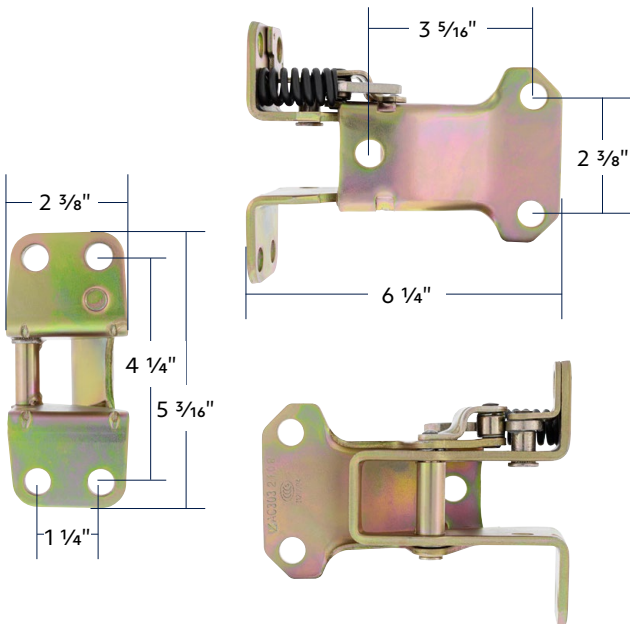

42603B	Black Plastic	1 Pc. / Box
---------------	---------------	-------------

NEW
COLOR BOX DESIGN

8-1/2" Round Stainless Steel Full Dome Convex Mirror

Convex Mirror

- 8-1/2" round mirror head with stainless steel housing
- Helps improve visibility and reduce accidents
- Center swivel ball type mounting stud w/ matching fasteners

60013	8-1/2" SS Full Dome Convex Mirror	1 Pc. / Cbox
--------------	-----------------------------------	--------------

Steel Upper Door Hinge (Bulk)

Isuzu NPR/NHR/NKR (1985-1993)

- Heavy duty spring loaded door hinge
- Original style for straight forward installation
- Sold individually, replaces upper door hinge on either driver or passenger side